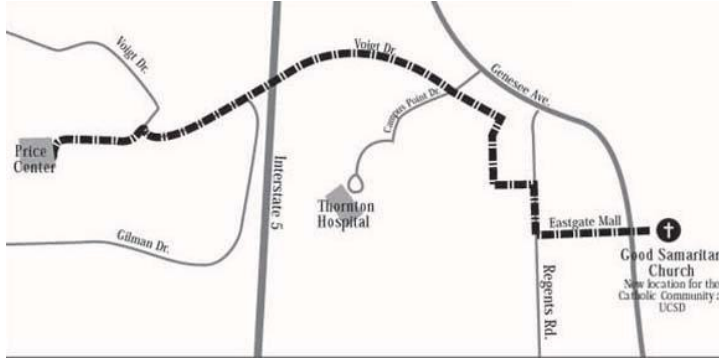

NEWMAN CENTER CATHOLIC COMMUNITY

catholicucsd.org ~ cathcom@ucsd.edu
4321 Eastgate Mall ~ 858.452.1957

Bike or walk to and from

From campus: take Voigt Dr. east
RIGHT on Campus Point Dr.
LEFT on Medical Center Dr. and follow the curve
LEFT on Health Sciences Dr.
RIGHT on Regents Rd.
LEFT on Eastgate Mall
Continue to corner of Genesee and Eastgate Mall

City bus from campus to Good Samaritan!
Make sure you have your bus sticker!!

From the stops on campus along **Gilman Drive**,
- take **ROUTE 30, 101, 150, or 202** on the south side of the street, closer to the School of Medicine, to **UTC**,
- then walk 2.5 blocks north to Genesee and Eastgate Mall.

If you take **ROUTE 202 you can get off on the stop on **Genesee and Executive Dr.** and walk only 1 block north.

30: Gilman & Myers Dr. (UCSD): 12:05p, 5:05p, 6:05p
UTC Mall: 12:21p, 5:21p, 7:21p

101: Torrey Pines & Scripps: 11:46a, 4:47p, 6:44p
V.A. Medical Center: 11:57a, 5:00p, 6:56p
UTC Mall: 12:05p, 5:09p, 7:05p

202 SUPER LOOP:

Gilman & Myers Dr. (UCSD): 12:04p, 4:59p, 7:04p
Scripps Memorial Hospital: 12:07p, 5:02p, 7:07p
Executive and Regents Rd.: 12:12p, 5:12p, 7:12p
UTC Mall: 12:17p, 5:22p, 7:17p

Mass Times

12:30 pm ~ 5:30 pm ~ 7:30 pm (starting 10/2)